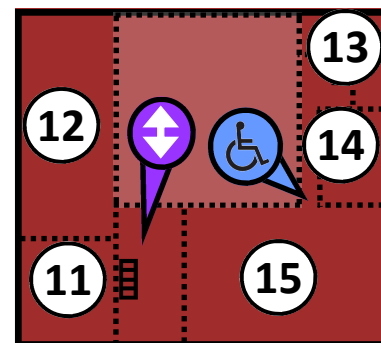

Huntingdon Road (A1307)

Ten-minute walk
to Magdalene Bridge

Main Car Park

North
Entrance

First floor of
Hall Building

- 1. Porters' Lodge & Walker Rooms
- 2. IT
- 3. Stretton Room
- 4. Societies Room
- 5. Trust Room
- 5. 1st Floor Student Services Hub
- 6. Housekeeping
- 7. Old Senior Combination Room
- 8. Walter Grave Room
- 9. Screens
- 10. Coffee Shop / Bar
- 11. Upper Hall 1
- 12. Upper Hall 2
- 13. Music Room
- 14. Gaskoin Room
- 15. Reddaway Room
- 16. Gordon Cameron Lecture Theatre
- 17. Wilson Court :
Seminar Rooms 1-4
William Thatcher Rm
Wilson Ct Common Room

- Toilets
- Accessible Toilets
- Lift

South Entrance

10 minute walk
to The Backs