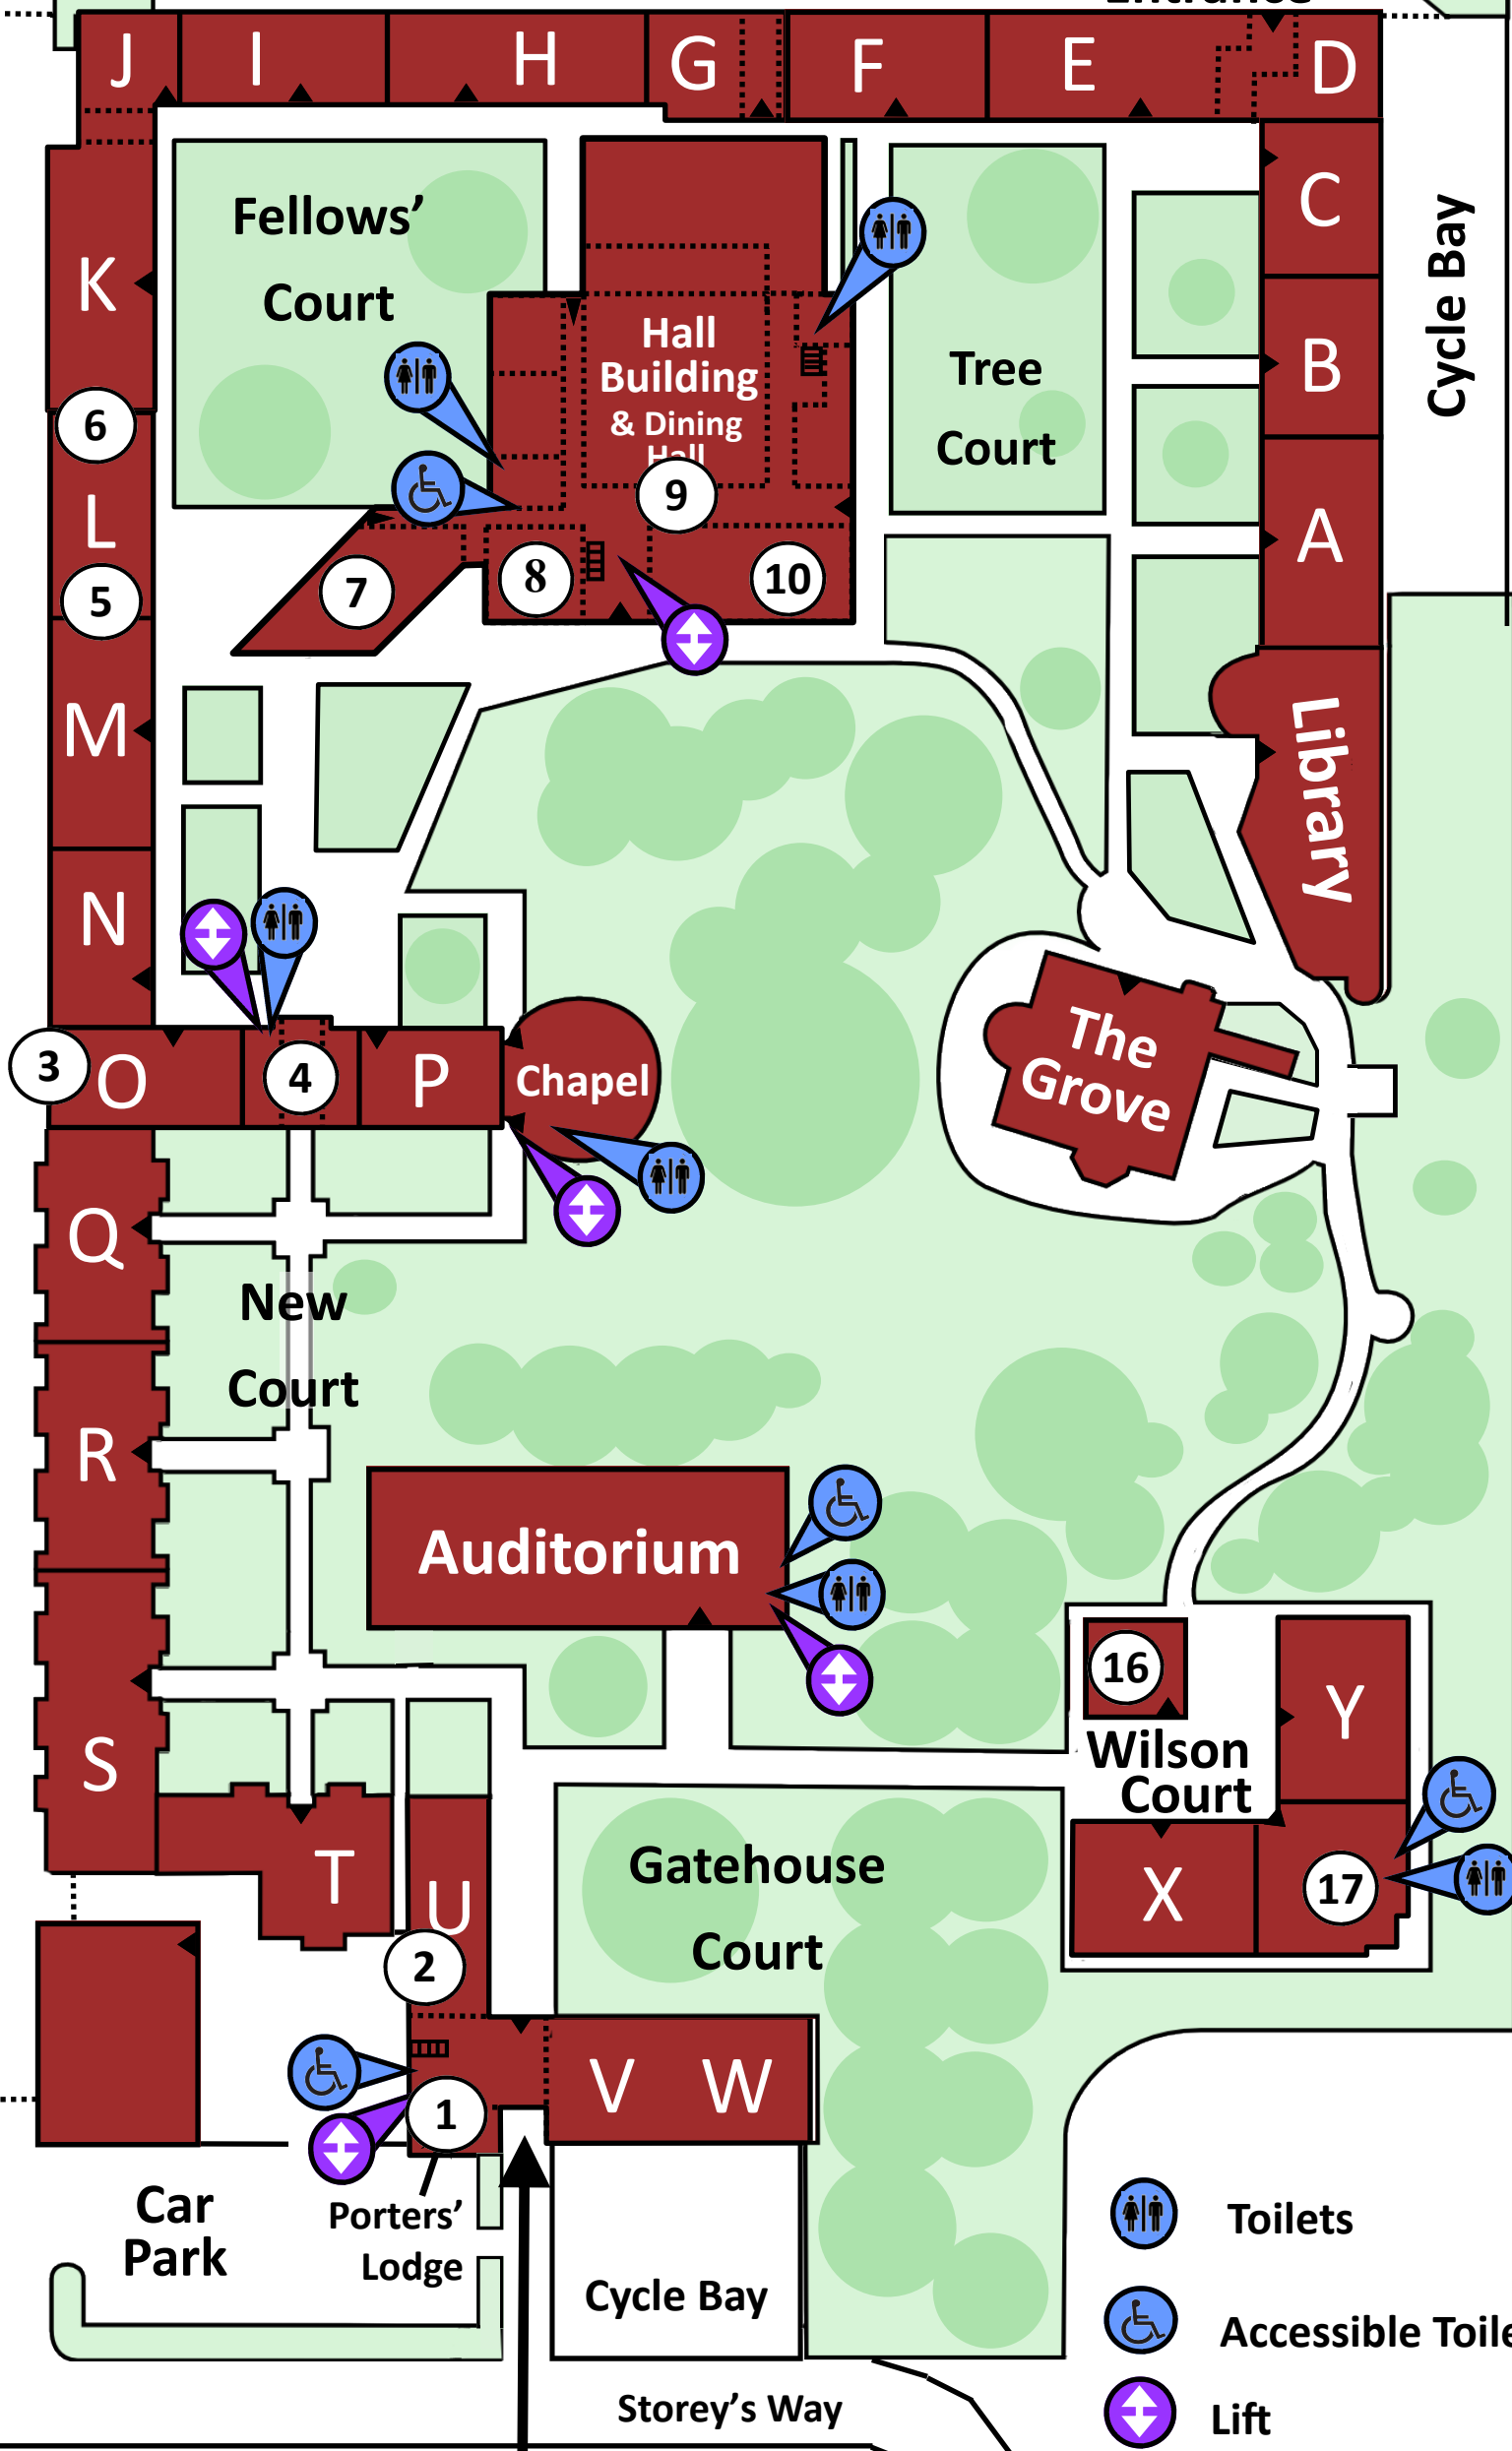

Huntingdon Road (A1307)

Ten-minute walk
to Magdalene Bridge

Main Car Park

North
Entrance

First floor of
Hall Building

- 1. Porters' Lodge & Walker Rooms
- 2. IT
- 3. Stretton Room
- 4. Societies Room
- 5. Trust Room
- 5. 1st Floor Student Services Hub
- 6. Housekeeping
- 7. Old Senior Combination Room
- 8. Walter Grave Room
- 9. Screens
- 10. Coffee Shop / Bar
- 11. Upper Hall 1
- 12. Upper Hall 2
- 13. Music Room
- 14. Gaskoin Room
- 15. Reddaway Room
- 16. Gordon Cameron Lecture Theatre
- 17. Wilson Court :
Seminar Rooms 1-4
William Thatcher Rm
Wilson Ct Common Room

- Toilets
- Accessible Toilets
- Lift

South Entrance

10 minute walk
to The Backs