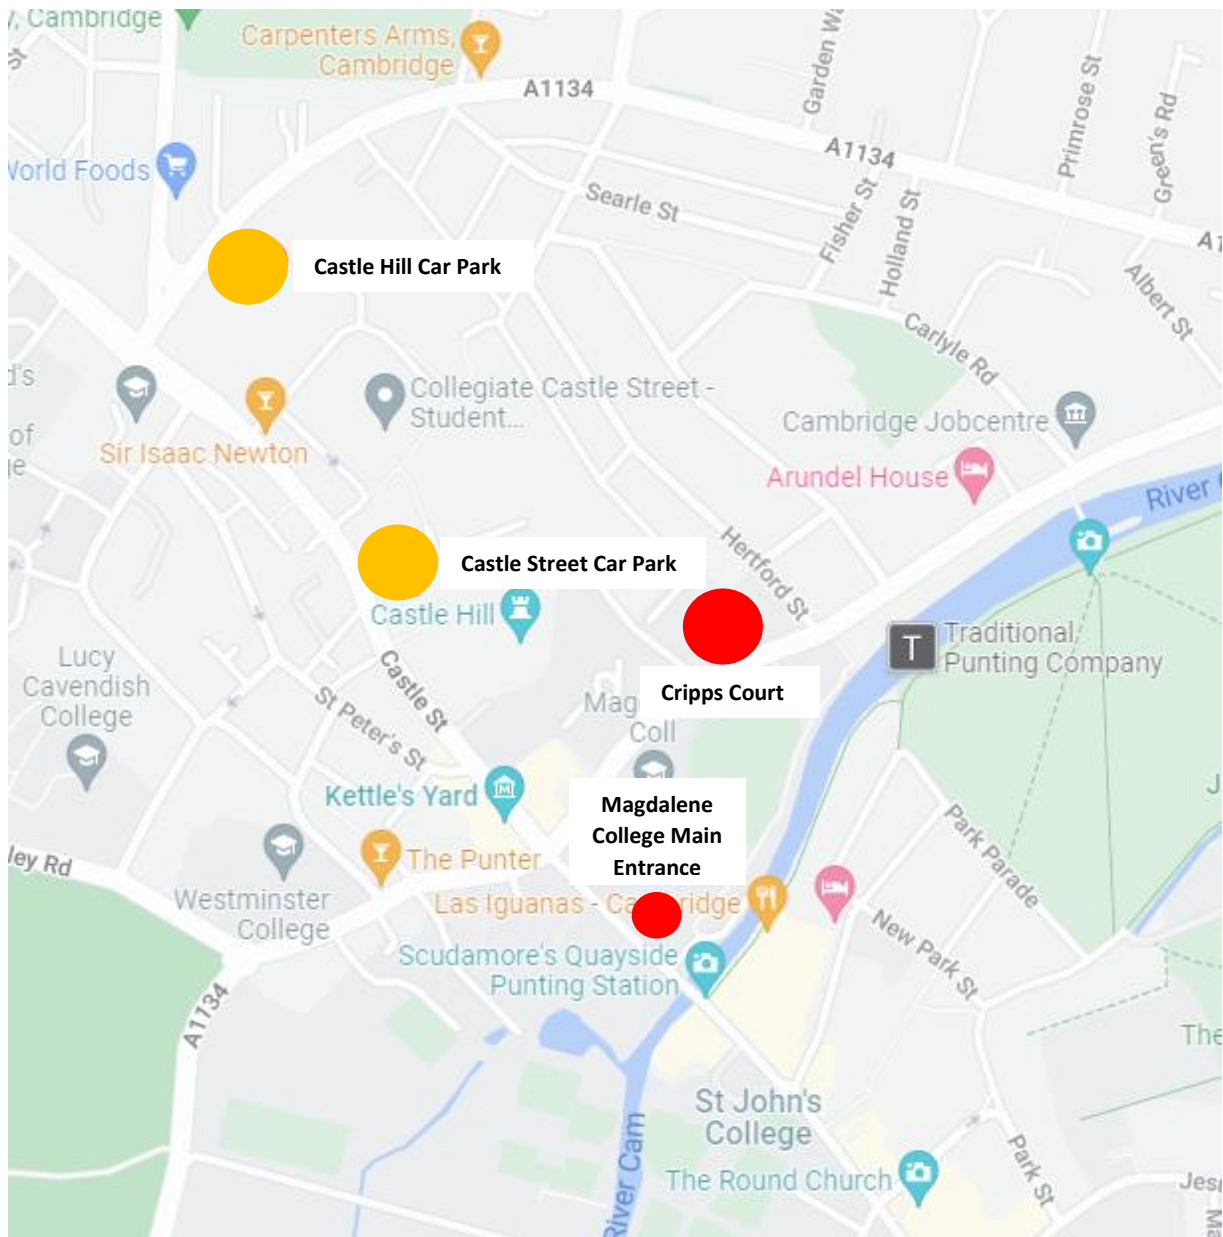

Parking Near Magdalene College

Castle Street Car Park

Off Castle St, Cambridge CB3 0AH

Opening Hours: Mon-Sun 8am-Midnight

Castle Hill Car Park

Castle St, Cambridge CB3 0AR

Opening Hours: All day

For disabled parking, please contact conferences@magd.cam.ac.uk for further information.